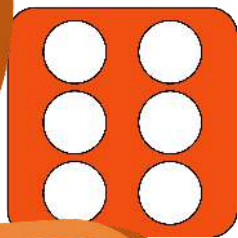

Eyes

Nose

lose a turn

Mouth

Buttons

Bow tie or
scarf